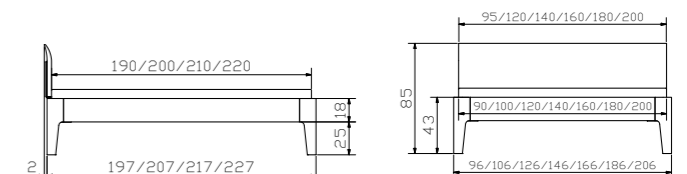

Alle Holzteile in Eiche cognac, gebürstet, geölt | toutes les parties en bois en chêne cognac, brossé, huilé | all wooden parts in oak cognac, brushed, oiled

*Beimöbel siehe Register 9 | accessoires voir index 9 | accessories see index 9